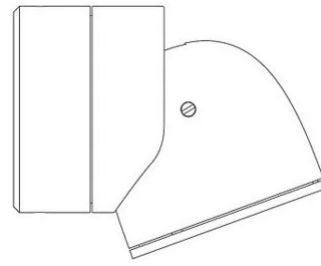

# Sistema U

Medium beam - length 10 cm

Studio Natural

colors

Typology Spotlight Ceiling

Utilisation Indoor

230V 13 W 1950 lm

direct light

### Dimensions

Profondità	10 cm
Diameter	7 cm
Weight	0.5 Kg